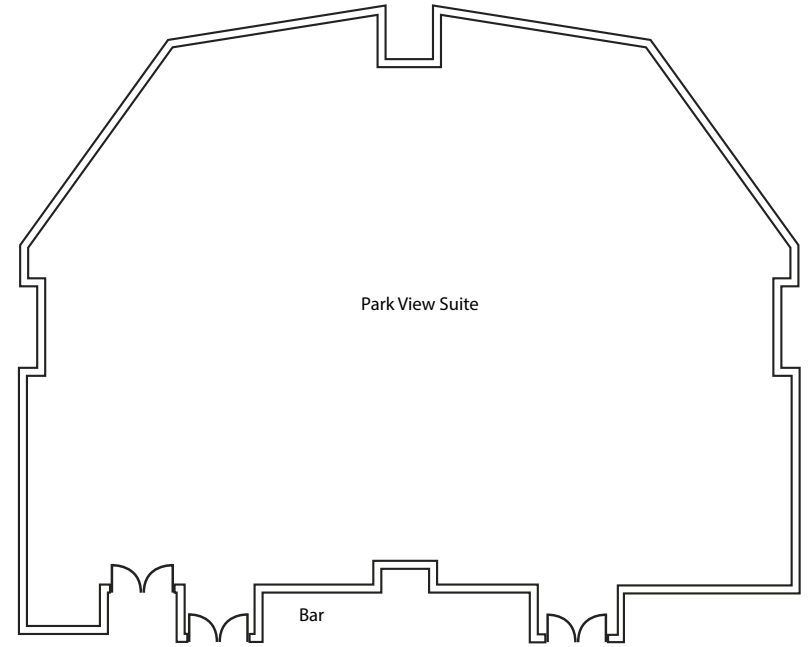

how we can help you
MAKE AN IMPACT

CONFERENCE & EVENTS CAPACITIES

	THEATRE	CLASSROOM	CABARET	BOARDROOM	DINNER	DINNER DANCE
Tower Suite	500	200	250	80	300	250
Tower Lounge	80	30	60	20	60	-
Hamilton Suite	180	80	120	40	160	120
Victoria Lounge	30	20	20	20	30	-
Park View Suite	200	100	120	60	150	140
Park View East	60	40	50	30	60	50
Park View West	60	40	50	30	60	50
4D Cinema	-	-	-	-	-	-
Boardroom 1	20	12	-	12	12	-
Boardroom 2	20	12	-	12	12	-
Boardroom 3	20	12	-	12	12	-
Peel Room	50	30	24	20	40	-

DIMENSIONS

	LENGTH (M)	WIDTH (M)	HEIGHT (M)	AREA (M²)
Tower Suite	26	15	2.9	450
Tower Lounge	19.5	8.5	2.9	166
Hamilton Suite	17	12	2.9	204
Victoria Lounge	9.9	4.4	2.3	44
Park View Suite	18.8	14	3.5	266
Park View East/West	15.3	9.2	3.5	133
Boardroom 1, 2 & 3	6.6	3.6	2.9	23.75
Peel Room	7.3	2.5	7.5	55

DRAYTONMANOREVENTS.CO.UK 01827 255995 EVENTS@DRAYTONMANORHOTEL.CO.UK @MEETDMP

NR. TAMWORTH, STAFFORDSHIRE B78 3TW

FLOOR PLANS

DRAYTONMANOREVENTS.CO.UK 01827 255995 EVENTS@DRAYTONMANORHOTEL.CO.UK @MEETDMP

NR. TAMWORTH, STAFFORDSHIRE B78 3TW