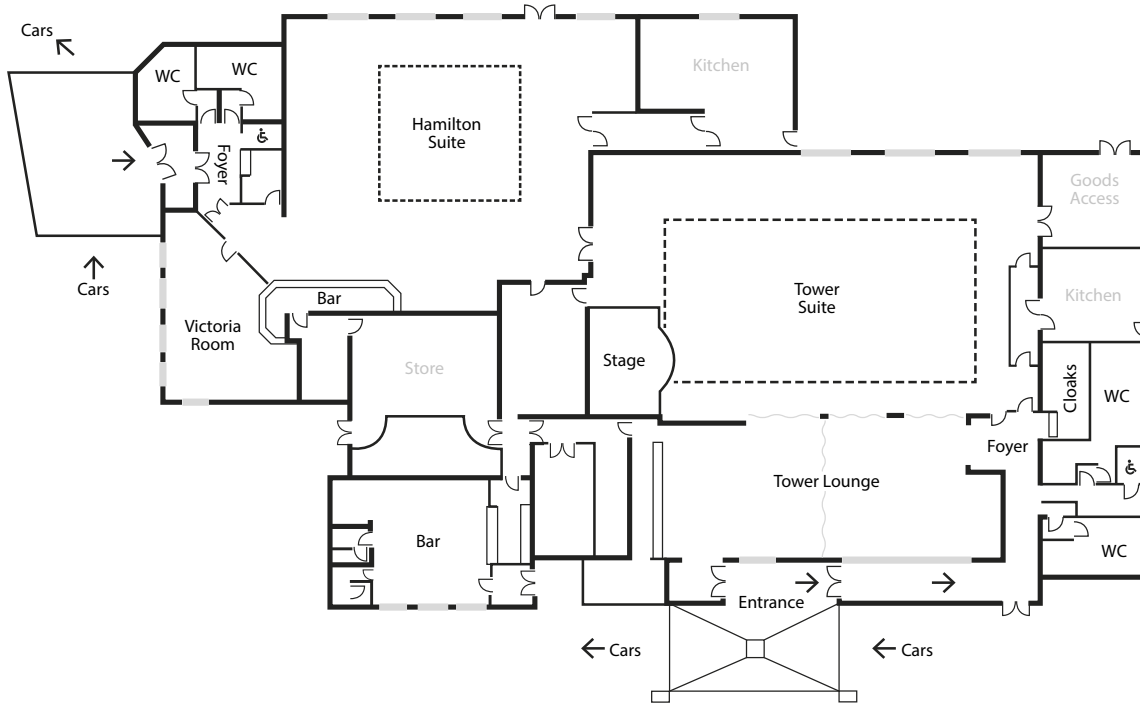

how we can help you
MAKE AN IMPACT

CONFERENCE & EVENTS CAPACITIES

	THEATRE	CLASSROOM	CABARET	BOARDROOM	DINNER	DINNER DANCE
Tower Suite	500	200	250	80	300	250
Tower Lounge	80	30	60	20	60	-
Hamilton Suite	180	80	120	40	160	120
Victoria Lounge	30	20	20	20	30	-
Park View Suite	200	100	120	60	150	140
Park View East	60	40	50	30	60	50
Park View West	60	40	50	30	60	50
4D Cinema	-	-	-	-	-	-
Boardroom 1	20	12	-	12	12	-
Boardroom 2	20	12	-	12	12	-
Boardroom 3	20	12	-	12	12	-
Peel Room	50	30	24	20	40	-

DIMENSIONS

	LENGTH (M)	WIDTH (M)	HEIGHT (M)	AREA (M²)
Tower Suite	26	15	2.9	450
Tower Lounge	19.5	8.5	2.9	166
Hamilton Suite	17	12	2.9	204
Victoria Lounge	9.9	4.4	2.3	44
Park View Suite	18.8	14	3.5	266
Park View East/West	15.3	9.2	3.5	133
Boardroom 1, 2 & 3	6.6	3.6	2.9	23.75
Peel Room	7.3	2.5	7.5	55

DRAYTONMANOREVENTS.CO.UK 01827 255995 EVENTS@DRAYTONMANORHOTEL.CO.UK @MEETDMP

NR. TAMWORTH, STAFFORDSHIRE B78 3TW

FLOOR PLANS

DRAYTONMANOREVENTS.CO.UK 01827 255995 EVENTS@DRAYTONMANORHOTEL.CO.UK @MEETDMP

NR. TAMWORTH, STAFFORDSHIRE B78 3TW