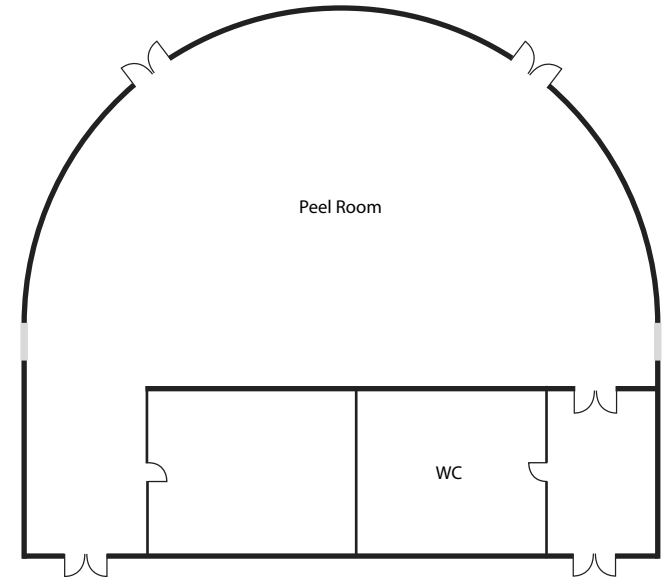

how we can help you
MAKE AN IMPACT

CONFERENCE & EVENTS CAPACITIES

	THEATRE	CLASSROOM	CABARET	BOARDROOM	DINNER	DINNER DANCE
Tower Suite	500	200	250	80	300	250
Tower Lounge	80	30	60	20	60	-
Hamilton Suite	180	80	120	40	160	120
Victoria Lounge	30	20	20	20	30	-
Park View Suite	200	100	120	60	150	140
Park View East	60	40	50	30	60	50
Park View West	60	40	50	30	60	50
4D Cinema	-	-	-	-	-	-
Boardroom 1	20	12	-	12	12	-
Boardroom 2	20	12	-	12	12	-
Boardroom 3	20	12	-	12	12	-
Peel Room	50	30	24	20	40	-

DIMENSIONS

	LENGTH (M)	WIDTH (M)	HEIGHT (M)	AREA (M²)
Tower Suite	26	15	2.9	450
Tower Lounge	19.5	8.5	2.9	166
Hamilton Suite	17	12	2.9	204
Victoria Lounge	9.9	4.4	2.3	44
Park View Suite	18.8	14	3.5	266
Park View East/West	15.3	9.2	3.5	133
Boardroom 1, 2 & 3	6.6	3.6	2.9	23.75
Peel Room	7.3	2.5	7.5	55

DRAYTONMANOREVENTS.CO.UK 01827 255995 EVENTS@DRAYTONMANORHOTEL.CO.UK @MEETDMP

NR. TAMWORTH, STAFFORDSHIRE B78 3TW

FLOOR PLANS

DRAYTONMANOREVENTS.CO.UK 01827 255995 EVENTS@DRAYTONMANORHOTEL.CO.UK @MEETDMP

NR. TAMWORTH, STAFFORDSHIRE B78 3TW